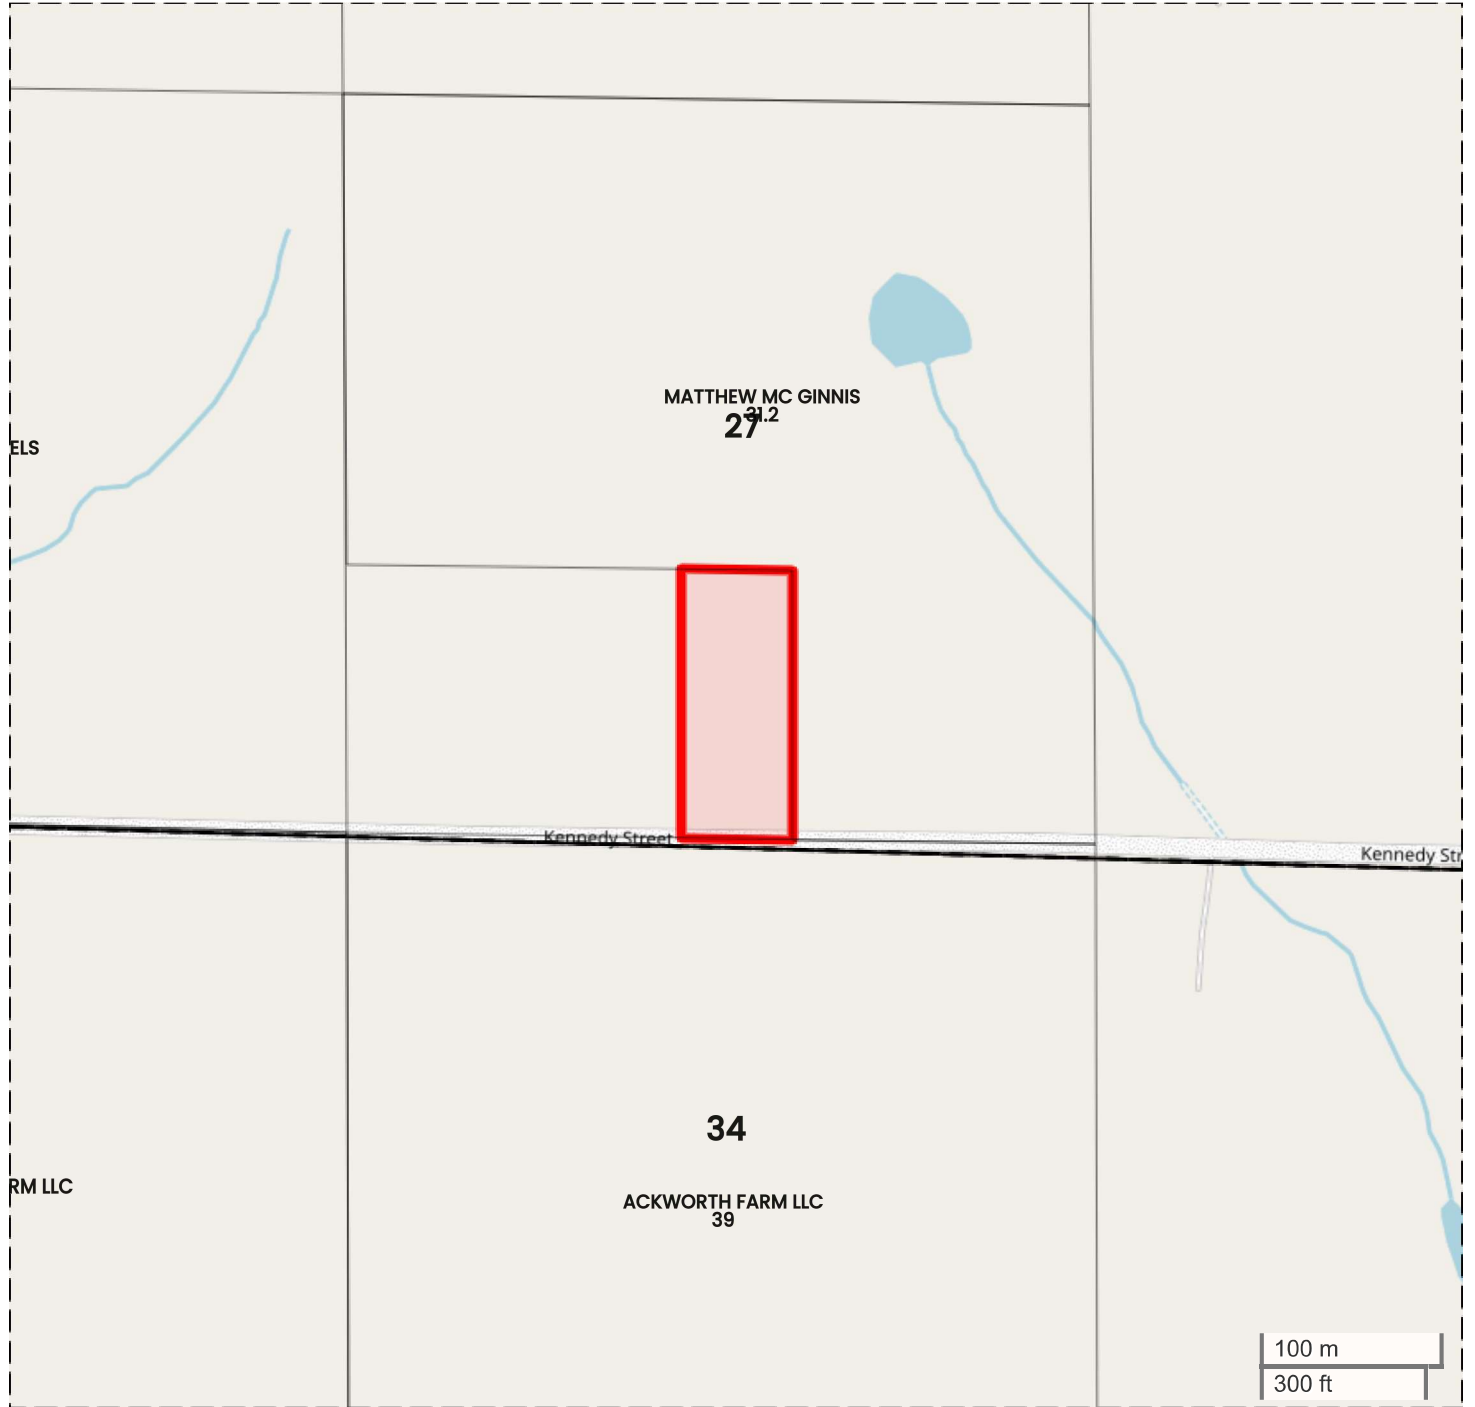

MCGINNIS - LOT 4 (2.20 AC TOTAL, 2.00 AC TILLABLE)

PLAT MAP

Center: 41.350483, -93.493520

27-76N-23W

Lincoln Township

Warren County, IA

FarmWorth, LLC makes no warranties, express or implied, regarding the accuracy of any information provided through FarmWorth.com. User is solely responsible for independently verifying all information prior to use and waives any claims against FarmWorth, LLC arising from inaccuracies in such information.